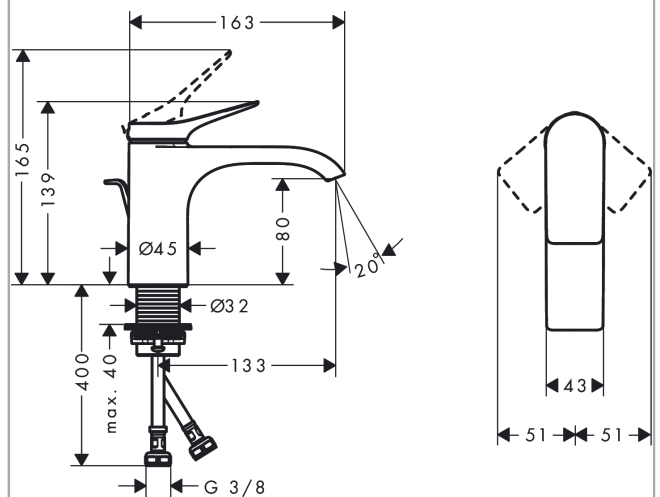

Scale drawing