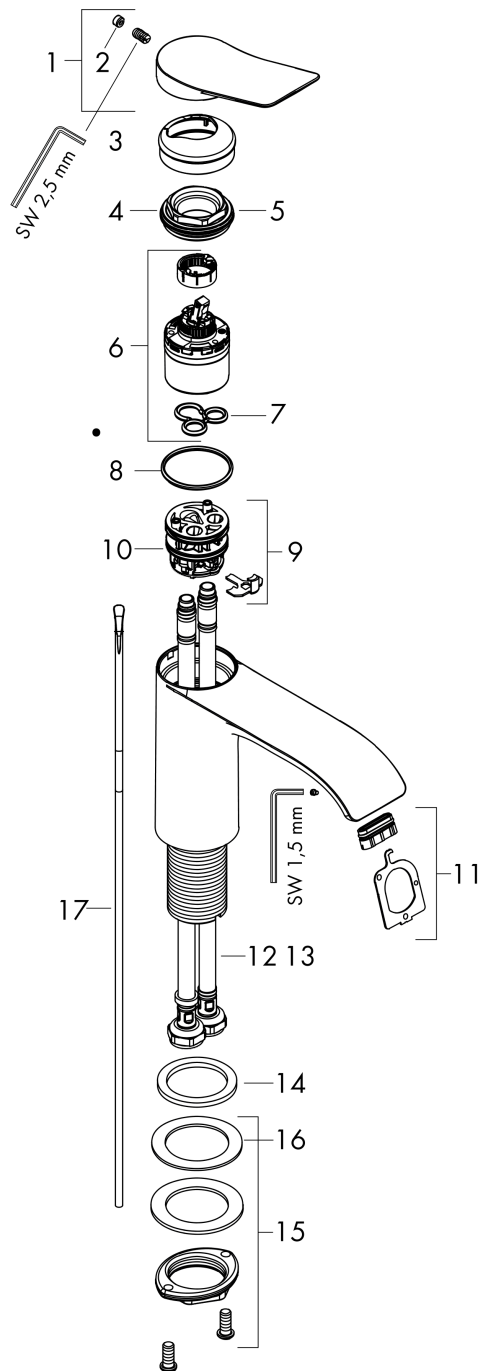

##### product features

- consists of: single lever basin mixer, waste set
- ComfortZone 80
- projection: 133 mm
- spout height: 80 mm
- spray type: WaterfallStream
- maximum flow rate at 3 bar: 5 l/min
- ceramic cartridge
- temperature limitation adjustable
- suitable for continuous flow water heaters
- pop-up waste set G 1¼
- material waste set: metal
- connection type: G ¾ connections
- connection dimension: DN15

#### Scale drawing

**Vivenis**  
**Single lever basin mixer 80 with pop-up waste set**  
 Surfaces: **Matt Black** Article Number: **75010670**

**Flowchart**

**Vivenis**

**Single lever basin mixer 80 with pop-up waste set**

Surfaces: **Matt Black** Article Number: **75010670**

**Exploded Drawing**

Year of production: >06/21

**Vivenis****Single lever basin mixer 80 with pop-up waste set**Surfaces: **Matt Black** Article Number: **75010670****Spare part list**

Year of production: &gt;06/21

Pos.	Description	Article Number	Price	PU
1	handle	94277670	€ 85,68	1
2	screw cover	93735610	€ 8,45	1
3	escutcheon	94027670	€ 33,56	1
4	nut	93995000	€ 22,37	1
5	O-ring 35x1,5	92114000	€ 5,24	1
6	cartridge, assy	93897000	€ 70,57	1
7	seal	95008000	€ 8,45	1
8	O-ring 35x2	92604000	€ 5,24	1
9	adapter for cartridge	98750000	€ 11,31	1
10	O-Ring 30x2	98186000	€ 3,21	1
11	spray former	94275000	€ 35,94	1
12	connection hose 450 mm M8x0,75 G3/8	97206000	€ 28,20	1
13	O-ring 6,6x1,6	93019000	€ 3,21	1
14	flat seal	98749000	€ 5,24	1
15	fixing set (Ø 32)	13961000	€ 22,37	1
16	lever collar	97548000	€ 3,21	1
17	pull rod	96657000	€ 11,31	1
a	pop up waste	94139670	€ 150,65	1
b	fixation extension 35 mm	13898000	€ 70,57	1
c	lever arm 340mm (ball-Ø12mm)	96324000	€ 22,37	1